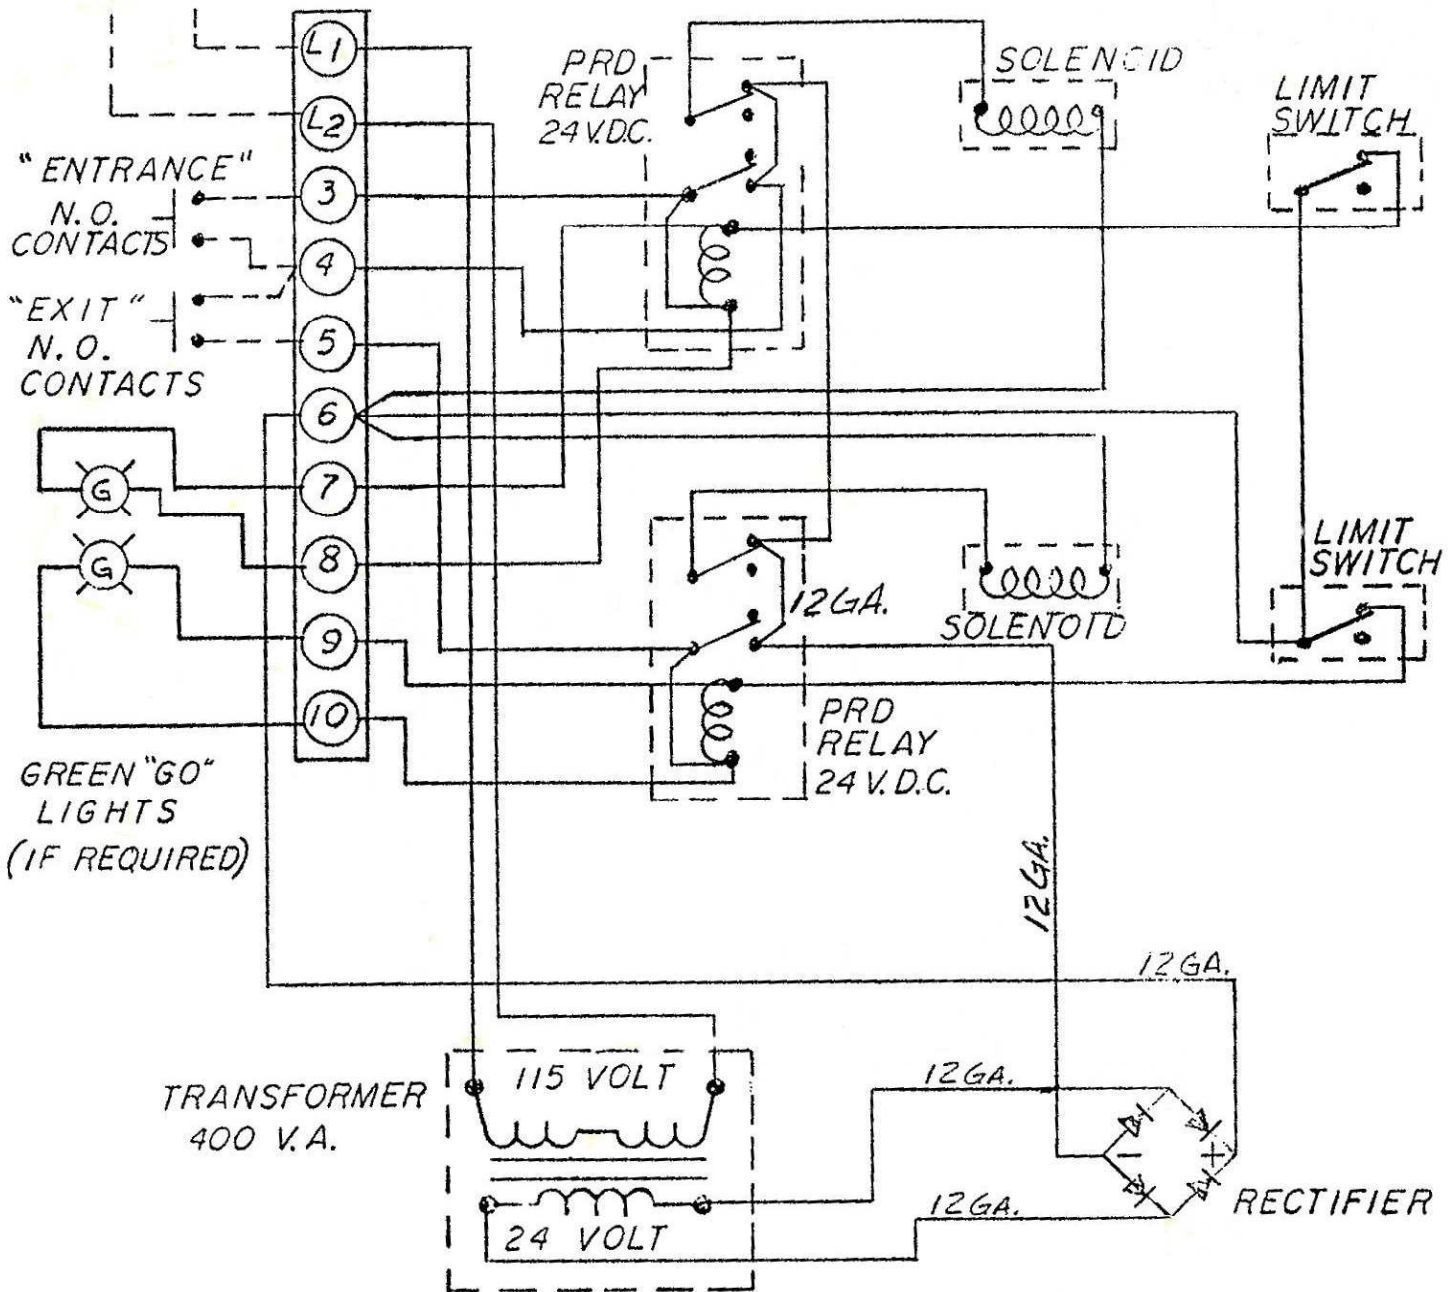

115 VOLT
1 PHASE
60 CYCLE

NOTE:

34 SERIES REQUIRES
TWO CONTROL PANELS
AS SHOWN.

----- FIELD WIRING
————— FACTORY WIRING

ROBOT INDUSTRIES, INC. DEARBORN MICHIGAN	NAME	G.S.			
	DATE	9/15/50			
	BY	DTR.	CKR.	ENG.	Prod.Study
PART NAME 32-34 U-E SERIES ASTG 24 VOLT D.C. SOLENOIDS					PART No.
MODEL 32-34 ASTG					70-694